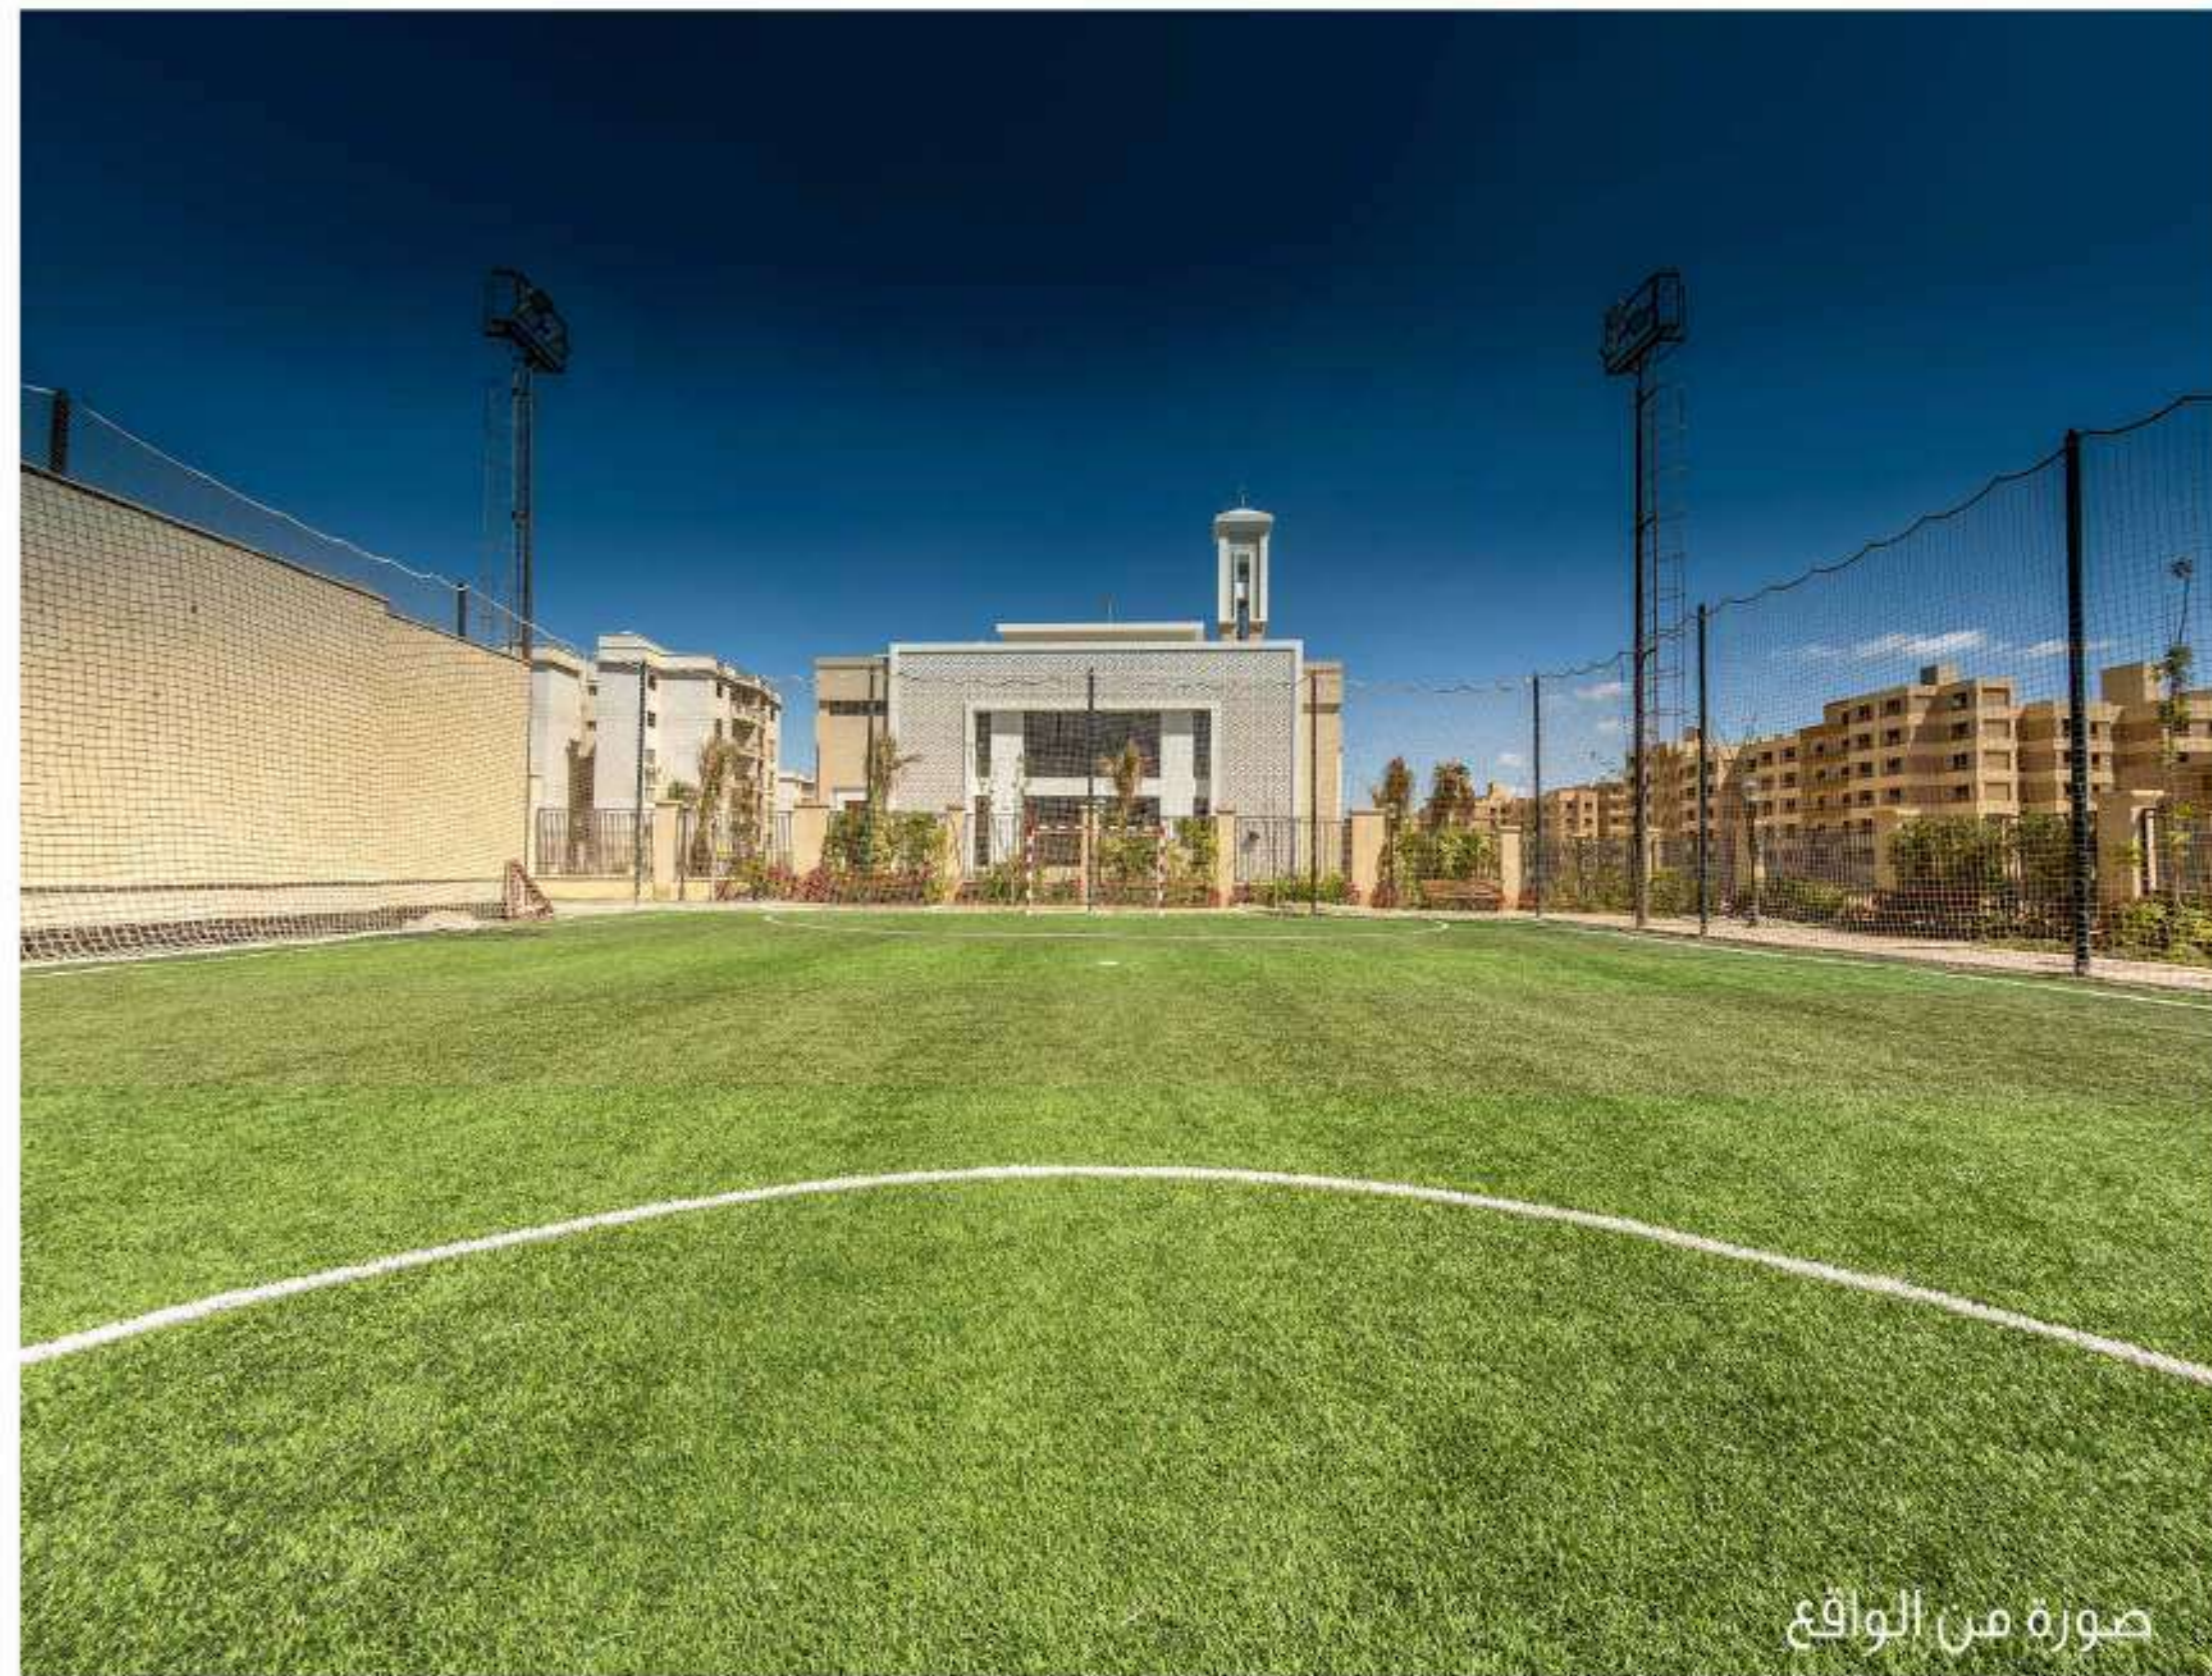

صورة من الموقع